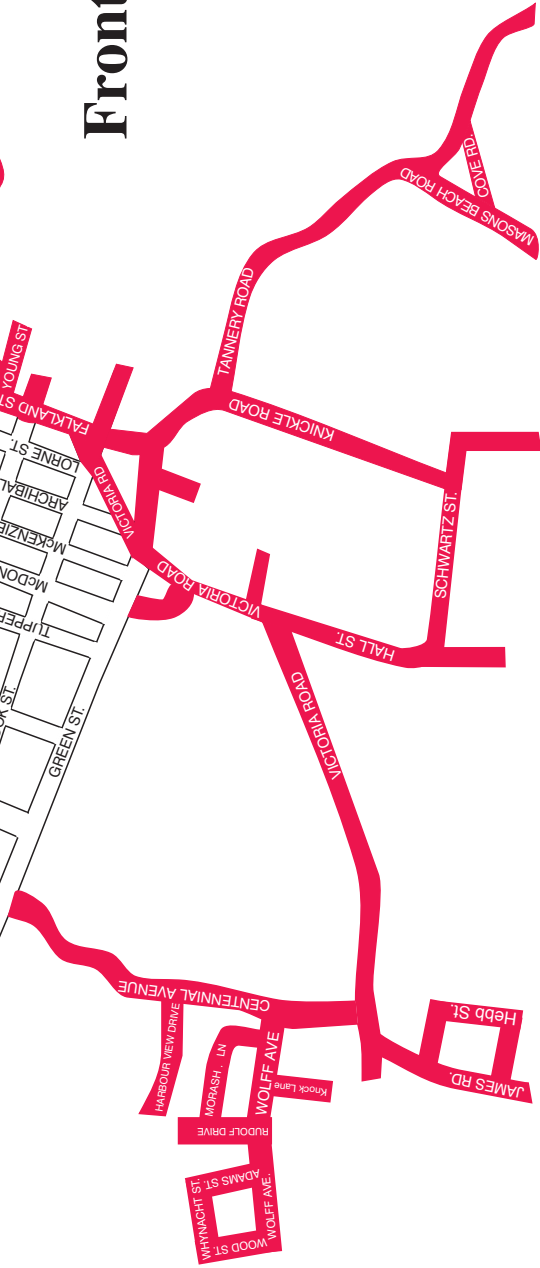

PLEASE NOTE:

- Place solid waste out on your collection day prior to 6:00 am
- Weekly Compost Collection begins July 2, 2019, and ends August 23, 2019
- Check reverse side for collection routes and days.
- For further information please contact the Town Office at 902-634-4410 or Public Works at 902-634-8992.

Town of Lunenburg

Back Harbour

Front Harbour

Collection Days

Red

White

Black

Friday

Thursday

Tuesday